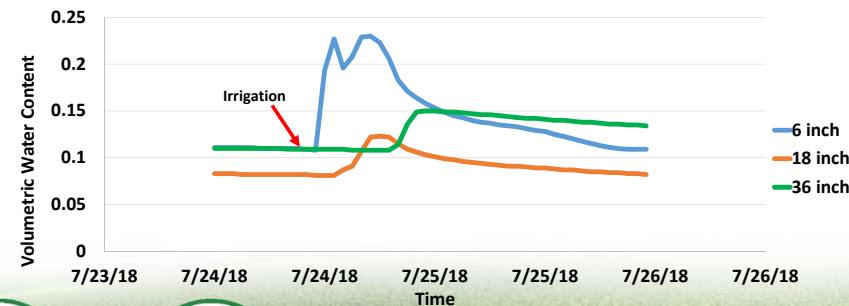

College of Agriculture
and Natural Resources
MICHIGAN STATE UNIVERSITY